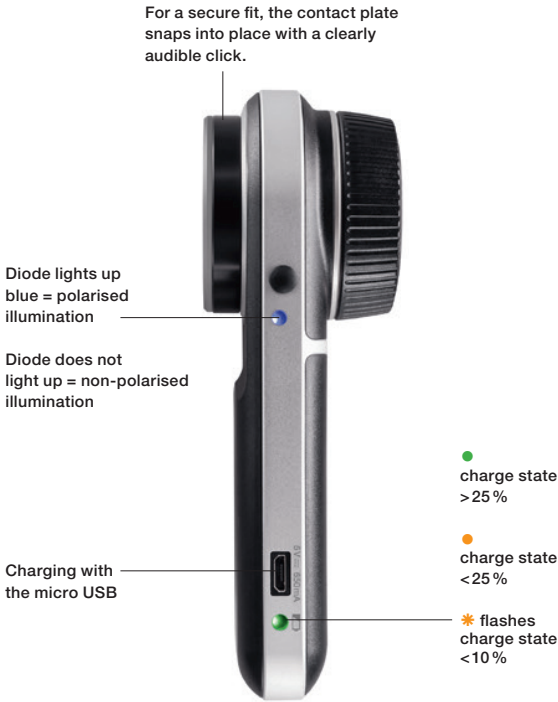

HEINE DELTAone

The most important points at a glance

Real 21 mm Ø
field of view

Switch between
polarised and
non-polarised light at
the touch of a button =
toggle function. For more
information, please visit
heine.com/en/Toggle

3 light intensity
levels

On/Off

HEINE DELTAone

The most important points at a glance

A film says more than a thousand words

The "Application" video shows the DELTAone in action.

Remember each and every mole.