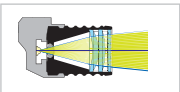

HEINE Precision LensSystem [02]