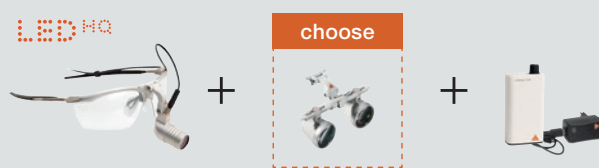

LOUPELIGHT2 WITH HR/HRP BINOCULAR LOUPES

MOST TRUSTED BY DENTISTS AND ENTS

LoupeLight2 Sets with HR/HRP Binocular Loupes with i-View loupe mount on S-FRAME, detachable yellow filter, mPack mini, mPack mini Belt Clip, E4-USB plug-in transformer, protective lenses, 2 sterilisable levers, retaining cord, cleaning fluid, cleaning cloth, case

with HR Binocular Loupe 2.5x/340mm working distance	C-008.32.450
with HR Binocular Loupe 2.5x/420mm working distance	C-008.32.451
with HR Binocular Loupe 2.5x/520mm working distance	C-008.32.452
with HRP Binocular Loupe 3.5x/420mm working distance	C-008.32.453
with HRP Binocular Loupe 4x/340mm working distance	C-008.32.454
with HRP Binocular Loupe 6x/340mm working distance	C-008.32.455