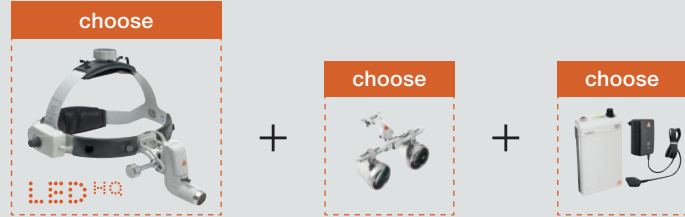

Experience true individuality

HEINE Binocular Loupes and Headlights. Ordering information.

ML4 LED HEADLIGHT WITH HR/HRP BINOCULAR LOUPES

TOPSELLER IN ALL SURGICAL SPECIALTIES

ML4 LED HeadLight Kits with HR or HRP Binocular Loupes, with i-View loupe mount **and S-GUARD**, Headband Professional L, mPack and plug-in transformer, cleaning fluid, cleaning cloth