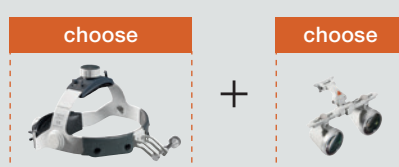

Binocular Loupes Sets with i-View on S-FRAME, Protective lenses, 2 sterilisable swivel levers, retaining cord, cleaning fluid, cleaning cloth, carrying case

with HR Binocular Loupe 2.5x/340mm working distance	C-000.32.355
with HR Binocular Loupe 2.5x/420mm working distance	C-000.32.356
with HR Binocular Loupe 2.5x/520mm working distance	C-000.32.567
with HRP Binocular Loupe 3.5x/420mm working distance	C-000.32.430
with HRP Binocular Loupe 4x/340mm working distance	C-000.32.431
with HRP Binocular Loupe 6x/340mm working distance	C-000.32.432